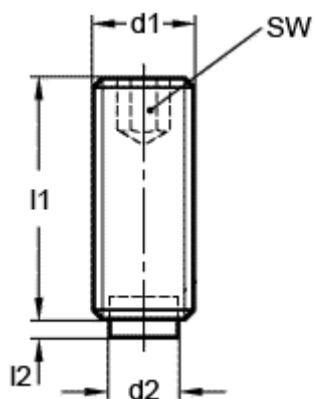

Article number: 209305981

Description: E+G Grub screw, st. steel
GN 913.5-M4-8-MS

Measures

$d1 = M4$

$d2 = 2.5$

$l1 = 8$

$l2 = 0.5$

$SW = 2.0$